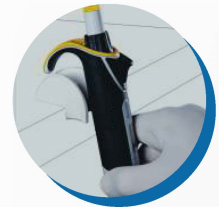

Comes With An Always Visible Volume Display For Easy Reading While Pipetting.

Work Smarter, Not Harder.

Experience the luxury of extreme convenience with GENAXY Pipettes which ensures that your works effortlessly simple.

Easily Accessible
Mechanism For
Effortless Re-calibration.

In House Cleaning, Repair
And Calibration Possible
Without Any Special Tools

UV Resistant & Fully
Autoclavable Without
Disassembly For Maximum
Convenience As Well
As Protection From
Contamination

Lightweight Construction
Enhances Ease-of-use
And Provides A Fatigue-free
Experience Even After
Long Usage

Shelf Mounting
Stand For Convenient
Storage And Handling

One Of The Lowest
Operating Force Requirement
For Effortless Pipetting.

Multichannel Pipettes

Features:

- Soft force / leak free tip loading and ejection.
- Easily removable & fully autoclavable manifold.
- Flexibility to operate pipette without twisting the wrist with the help of 360° rotatable Manifold.
- One hand tip ejection
- Attractive color coding
- Compatible with wide range of tips
- Available in 8 & 12 channels
- Dual "O" ring on all channel for better fitting of tip